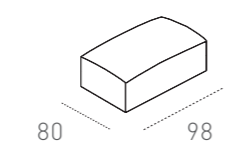

PELLE _ LEATHER

Dimensioni _ Dimensions

Pol. 1br abb. 3P
Armchair raf/laf
fit to 3 seater

Pol. SBR abb. 3P
Armless chair
fit to 3 seater

Angolo quadro
Square corner

Pol. term. abb. 3P
Armchair w/terminal
fit to 3 seater

Pol. 1br. c/term. abb. 3P
Terminal Armchair
fit to 3 seater

C.l. abb. 3P
C.l. fit to 3 seater

C.l. s.br. abb. 3P
Armless C.l. fit to 3 seater

Pouf
Footstool

Pouf angolo
Square Footstool

Pouf terminale
Terminal Footstool