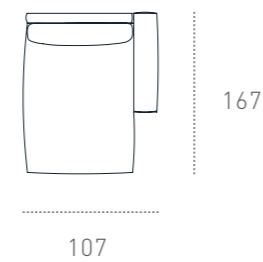

PERFEZIONE GEOMETRICA E SINTESI
TRA MINIMALISMO E RICERCATEZZA:
QUESTO È ISLA.

GEOMETRIC PERFECTION AND SYNTHESIS
BETWEEN MINIMALISM AND REFINEMENT:
THIS IS ISLA SOFA.

ISLA DIVANO SOFA

Dimensioni_ Dimensions

Pol. sx/dx abb. 3P
Armchair raf/laf fit to 3 seater

Pol. sb. abb. 3P
Armless chair fit to 3 seater

CL sx/dx abb. 3P
CL raf/laf fit to 3 seater

Isola
Island

Pouf
Footstool

Pouf
Footstool

Braccio
Armrest

Braccio slim
Slim Armrest