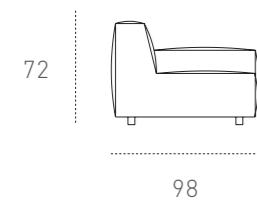

Coating : fabric
Seat comfort: polyurethane density 35
Backrest comfort: feather
Feet: PVC H. 3 cm
Seat: H. 45 cm - P. 55 cm
Arm: P. 21/30 cm

Composizione_ Composition

Tessuto_ Fabric

LUCINASCO_02

LUCINASCO_04

PELLE _ LEATHER

Dimensioni _ Dimensions

Pol. 1br abb. 3P
Armchair raf/laf
fit to 3 seater

Pol. SBR abb. 3P
Armless chair
fit to 3 seater

Angolo quadro
Square corner

Pol. term. abb. 3P
Armchair w/terminal
fit to 3 seater