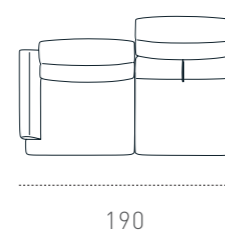

GRACE DIVANO SOFA

Dimensioni_ Dimensions

3 posti
3 seater

3 posti sx/dx
3 seater raf/laf

CL 1br. sx/dx abb. 3P
CL raf/laf fit to 3 seater

2 posti
2 seater

2 posti sx/dx
2 seater raf/laf

CL 1br. sx/dx abb. 2P
CL raf/laf fit to 2 seater