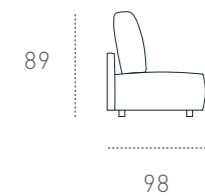

PERFEZIONE GEOMETRICA E SINTESI
TRA MINIMALISMO E RICERCATEZZA:
QUESTO È ISLA.

GEOMETRIC PERFECTION AND SYNTHESIS
BETWEEN MINIMALISM AND REFINEMENT:
THIS IS ISLA SOFA.

ISLA DIVANO SOFA

Dimensioni_ Dimensions

Pol. sx/dx abb. 3P
Armchair raf/laf fit to 3 seater

Pol. sb. abb. 3P
Armless chair fit to 3 seater

CL sx/dx abb. 3P
CL raf/laf fit to 3 seater

Isola
Island

Pouf
Footstool

Pouf
Footstool

Braccio
Armrest

Braccio slim
Slim Armrest