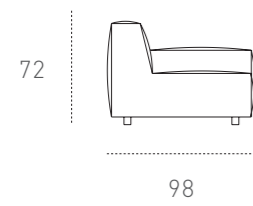

Coating : leather
Seat comfort: polyurethane density 35 / feather
Feet: PVC H. 3 cm with anti-slip
Seat: H. 46 cm - P. 70 cm
Arm: H. 58 cm - L. 22 cm

Composizione _ Composition

Pelle _ Leather

AFRICA _ 7307

Dimensioni _ Dimensions

Pol. 1br abb. 3P
Armchair raf\laf
fit to 3 seater

Pol. SBR abb. 3P
Armless chair fit to 3 seater

Angolo quadro
Square corner

Pol. term. abb. 3P
Terminal armchair raf\laf
fit to 3 seater