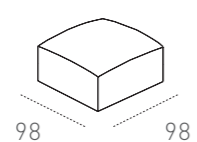

PELLE _ LEATHER

Dimensioni _ Dimensions

Pol. 1br abb. 3P
Armchair raf/laf
fit to 3 seater

Pol. SBR abb. 3P
Armless chair
fit to 3 seater

Angolo quadro
Square corner

Pol. term. abb. 3P
Armchair w/terminal
fit to 3 seater

Pol. 1br. c/term. abb. 3P
Terminal Armchair
fit to 3 seater

C.l. abb. 3P
C.l. fit to 3 seater

C.l. s.br. abb. 3P
Armless C.l. fit to 3 seater

Pouf
Footstool

Pouf angolo
Square Footstool

Pouf terminale
Terminal Footstool