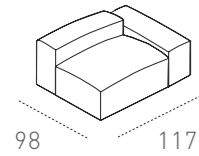

Coating : leather
Seat comfort: polyurethane density 35 / feather
Feet: PVC H. 3 cm with anti-slip
Seat: H. 46 cm - P. 70 cm
Arm: H. 58 cm - L. 22 cm

Composizione _ Composition

Pelle _ Leather

AFRICA _ 7307

Dimensioni _ Dimensions

Pol. 1br abb. 3P
Armchair raf\laf
fit to 3 seater

Pol. SBR abb. 3P
Armless chair fit to 3 seater

Angolo quadro
Square corner

Pol. term. abb. 3P
Terminal armchair raf\laf
fit to 3 seater