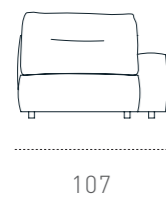

PERFEZIONE GEOMETRICA E SINTESI
TRA MINIMALISMO E RICERCATEZZA:
QUESTO È ISLA.

GEOMETRIC PERFECTION AND SYNTHESIS
BETWEEN MINIMALISM AND REFINEMENT:
THIS IS ISLA SOFA.

ISLA DIVANO SOFA

Dimensioni_ Dimensions

Pol. sx/dx abb. 3P
Armchair raf/laf fit to 3 seater

Pol. sb. abb. 3P
Armless chair fit to 3 seater

CL sx/dx abb. 3P
CL raf/laf fit to 3 seater

Isola
Island

Pouf
Footstool

Pouf
Footstool

Braccio
Armrest

Braccio slim
Slim Armrest