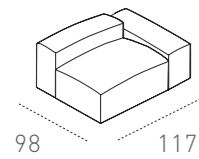

Coating : fabric
Seat comfort: polyurethane density 35
Backrest comfort: feather
Feet: PVC H. 3 cm
Seat: H. 45 cm - P. 55 cm
Arm: P. 21/30 cm

Composizione_ Composition

Tessuto_ Fabric

LUCINASCO_02

LUCINASCO_04

PELLE _ LEATHER

Dimensioni _ Dimensions

Pol. 1br abb. 3P
Armchair raf/laf
fit to 3 seater

Pol. SBR abb. 3P
Armless chair
fit to 3 seater

Angolo quadro
Square corner

Pol. term. abb. 3P
Armchair w/terminal
fit to 3 seater