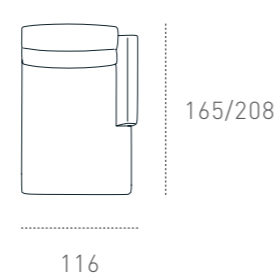

GRACE DIVANO SOFA

Dimensioni_ Dimensions

3 posti
3 seater

3 posti sx/dx
3 seater raf/laf

CL 1br. sx/dx abb. 3P
CL raf/laf fit to 3 seater

2 posti
2 seater

2 posti sx/dx
2 seater raf/laf

CL 1br. sx/dx abb. 2P
CL raf/laf fit to 2 seater