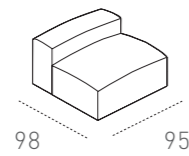

Coating : leather
Seat comfort: polyurethane density 35 / feather
Feet: PVC H. 3 cm with anti-slip
Seat: H. 46 cm - P. 70 cm
Arm: H. 58 cm - L. 22 cm

Composizione _ Composition

Pelle _ Leather

AFRICA _ 7307

Dimensioni _ Dimensions

Pol. 1br abb. 3P
Armchair raf\laf
fit to 3 seater

Pol. SBR abb. 3P
Armless chair fit to 3 seater

Angolo quadro
Square corner

Pol. term. abb. 3P
Terminal armchair raf\laf
fit to 3 seater