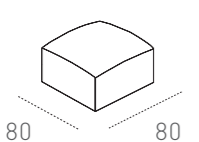

PELLE _ LEATHER

Dimensioni _ Dimensions

Pol. 1br abb. 3P
Armchair raf/laf
fit to 3 seater

Pol. SBR abb. 3P
Armless chair
fit to 3 seater

Angolo quadro
Square corner

Pol. term. abb. 3P
Armchair w/terminal
fit to 3 seater

Pol. 1br. c/term. abb. 3P
Terminal Armchair
fit to 3 seater

C.l. abb. 3P
C.l. fit to 3 seater

C.l. s.br. abb. 3P
Armless C.l. fit to 3 seater

Pouf
Footstool

Pouf angolo
Square Footstool

Pouf terminale
Terminal Footstool