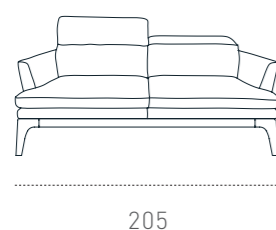

Coating : fabric / synthetic cover
Seat comfort: polyurethane density 35
Backrest comfort: fiber
Feet: PVC H. 3 cm
Seat: H. 44 cm - P. 60 cm
Arm: H. 70 / 65 cm - L. 15 cm

Composizione_ Composition

Tessuto_ Fabric

GRACE DIVANO SOFA

Dimensioni_ Dimensions

3 posti
3 seater

3 posti sx/dx
3 seater raf/laf

CL 1br. sx/dx abb. 3P
CL raf/laf fit to 3 seater

2 posti
2 seater

2 posti sx/dx
2 seater raf/laf

CL 1br. sx/dx abb. 2P
CL raf/laf fit to 2 seater