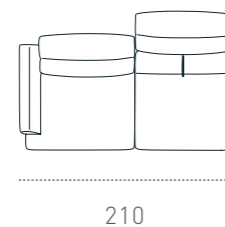

GRACE DIVANO SOFA

Dimensioni_ Dimensions

3 posti
3 seater

3 posti sx/dx
3 seater raf/laf

CL 1br. sx/dx abb. 3P
CL raf/laf fit to 3 seater

2 posti
2 seater

2 posti sx/dx
2 seater raf/laf

CL 1br. sx/dx abb. 2P
CL raf/laf fit to 2 seater