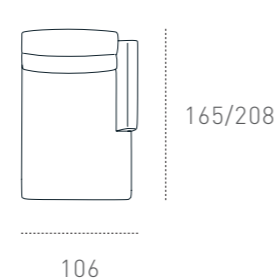

GRACE DIVANO SOFA

Dimensioni_ Dimensions

3 posti
3 seater

3 posti sx/dx
3 seater raf/laf

CL 1br. sx/dx abb. 3P
CL raf/laf fit to 3 seater

2 posti
2 seater

2 posti sx/dx
2 seater raf/laf

CL 1br. sx/dx abb. 2P
CL raf/laf fit to 2 seater